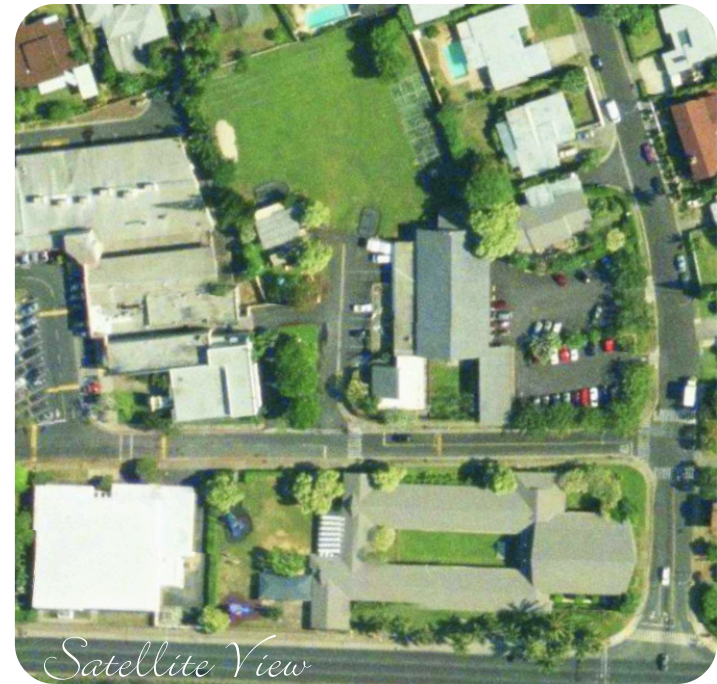

Character. Heart. Excellence.

Campus Map

Satellite View

Map Key

- A : Monteiro Chapel
- B : School Office
- C : Development Office
- D : Computer Lab
- Keiki 3's
- Pre-K, Kindergarten, 1st, 2nd, 3rd
- 4th, 5th, 6th
- Lanai (Flag Assembly Area)
- Teacher's Workroom
- Chaplain's Office
- Church Office